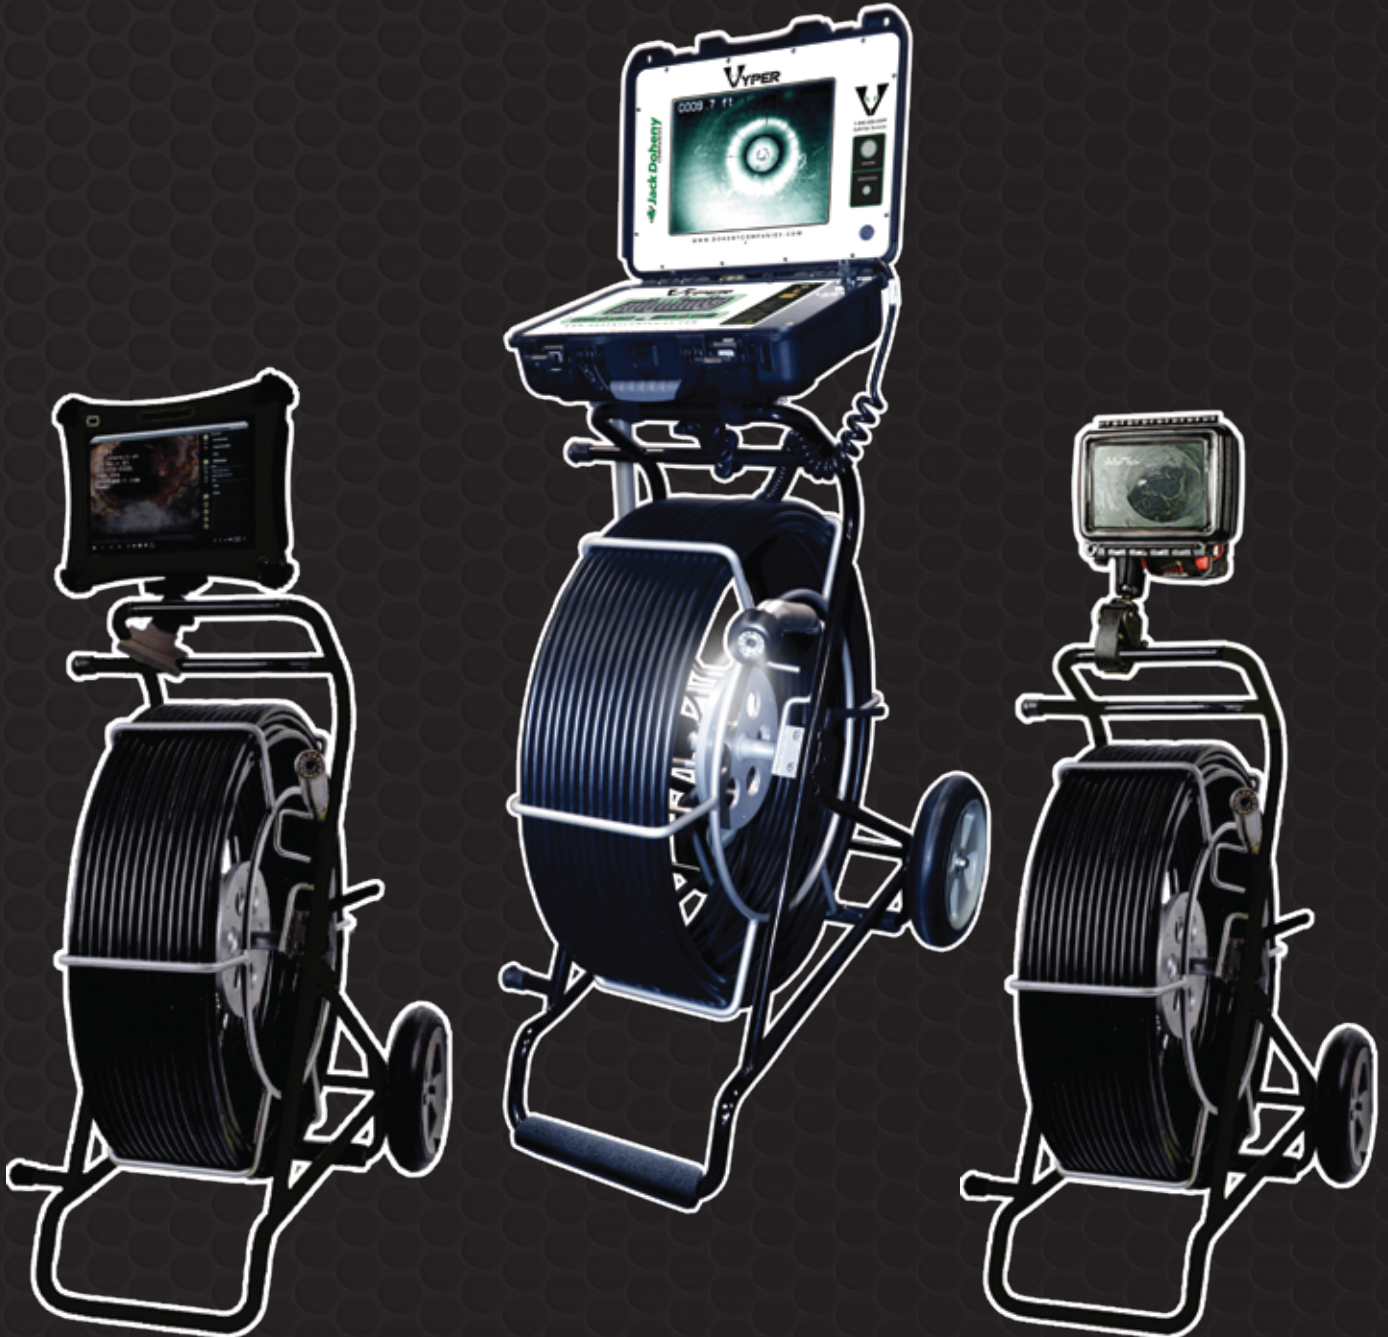

VYPER

PORTABLE INSPECTION SYSTEMS

WWW.DOHENYCOMPANIES.COM

Jack Doheny
COMPANIES